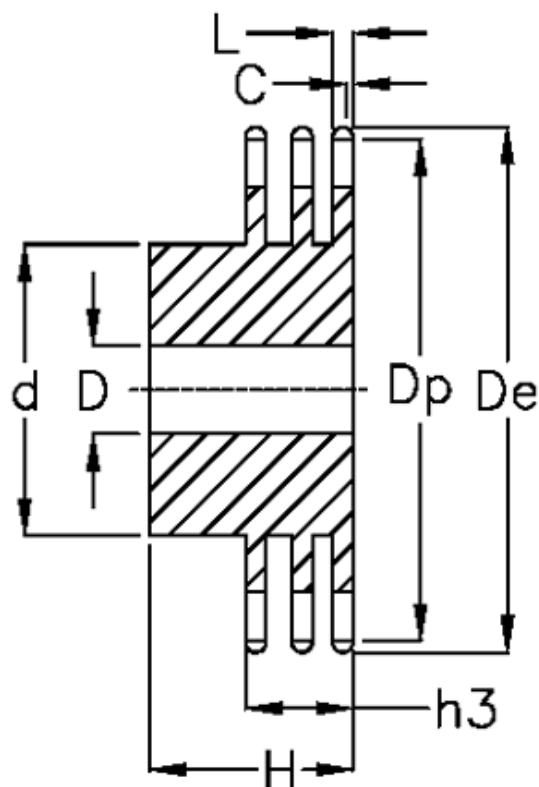

Data Sheet

Article number: 616013006011

Description: Sprocket 10 B-3 Z=11 triplex
predrilled

Measures

C	= 1.6
d	= 39
D	= 16±0,5
De	= 63
Dp	= 56.34
For chain size	= 5/8" x 3/8"
For chain type	= 10 B-3
H	= 55

h3	= 42.1
L	= 9
Number of teeth	= 11